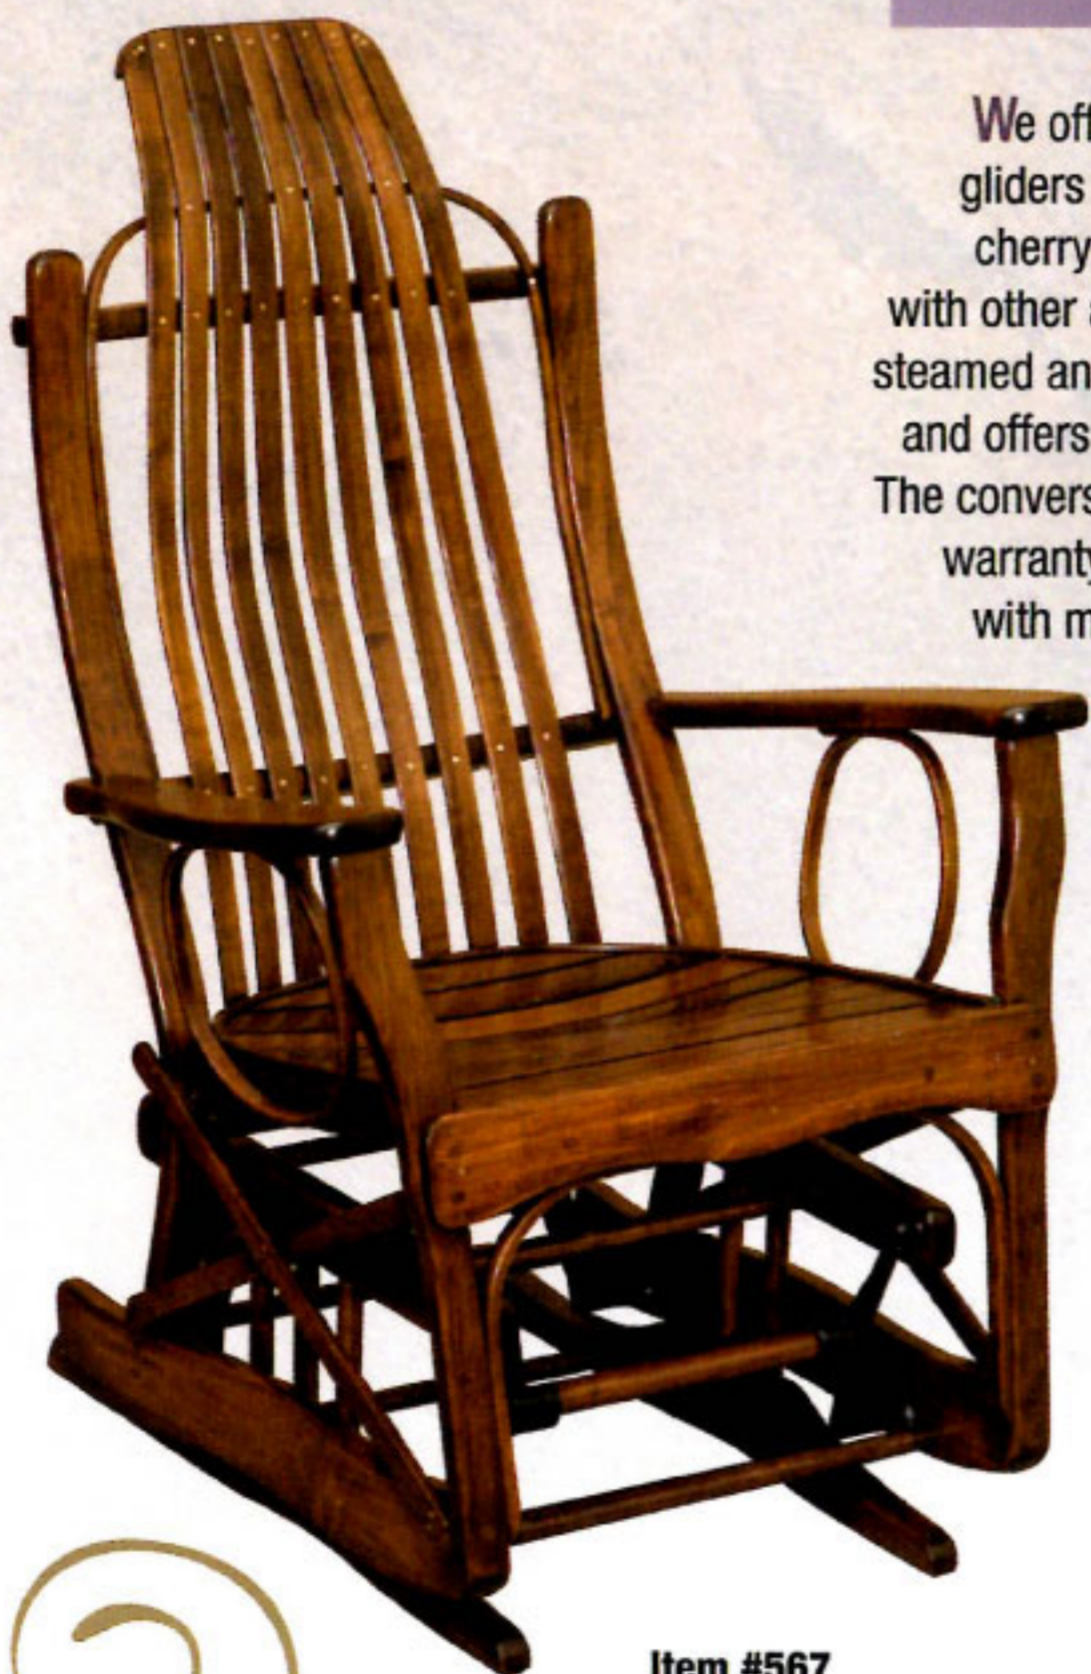

# GLIDERS

**Item #196**  
Rounded Arm Glider  
*Shown in Natural Oak*

**Item #297**  
Flat Arm Glider with  
Open Base  
*Shown in Natural Oak*

**Item #197**  
Flat Arm Glider  
*Shown in Oak with  
Provincial Stain*

**Item #567**  
Flat Arm Glider with  
Open Base  
*Shown in Maple with  
Michael's Cherry Stain*

We offer a selection of rockers, gliders and swivel gliders in oak, cherry, and brown maple along with other accessory items. The wood is steamed and bent to conform to the body, and offers relaxation without cushions. The conversion varnish finish and lifetime warranty bearings will provide you with many years of satisfaction and enjoyment.