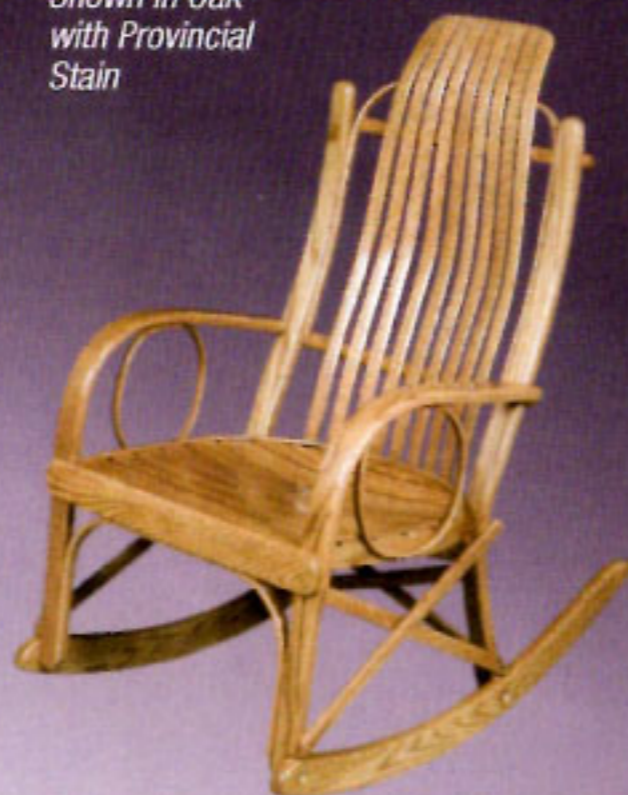

# ROUNDED ARM ROCKERS

**Item #164**  
Rounded Arm Rocker  
Shown in Maple  
with Rich Tobacco Stain

**Item #184**  
Rounded Arm  
Rocker  
Shown in  
Natural Cherry

**Item #194**  
Rounded Arm  
Rocker  
Shown in Oak  
with Provincial  
Stain

# ACCESSORIES

**Item #095**  
Coffee Table  
Shown in Oak  
with Harvest Stain  
36"W x 16½"D x 18"H

**Item #094**  
End Table  
Shown in Oak  
with Harvest Stain  
20"W x 16½"D x 22"H

**Item #092**  
Foot Stool  
Shown in Oak with  
Provincial Stain  
15½"W x 9"D x 11"H