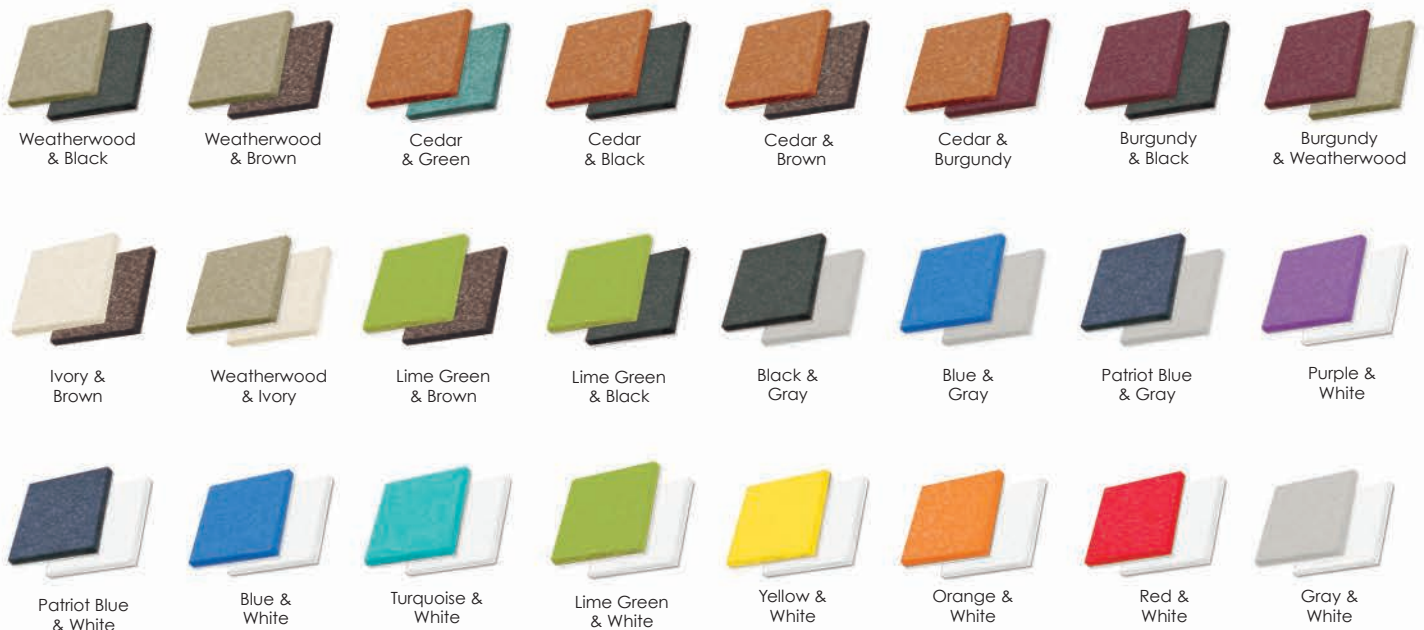

Suggested Two-Tone Color Combinations

Pick and choose any color combination. Not limited to the ones shown below.

Colors are representational only and cannot be guaranteed to be exact color matched.